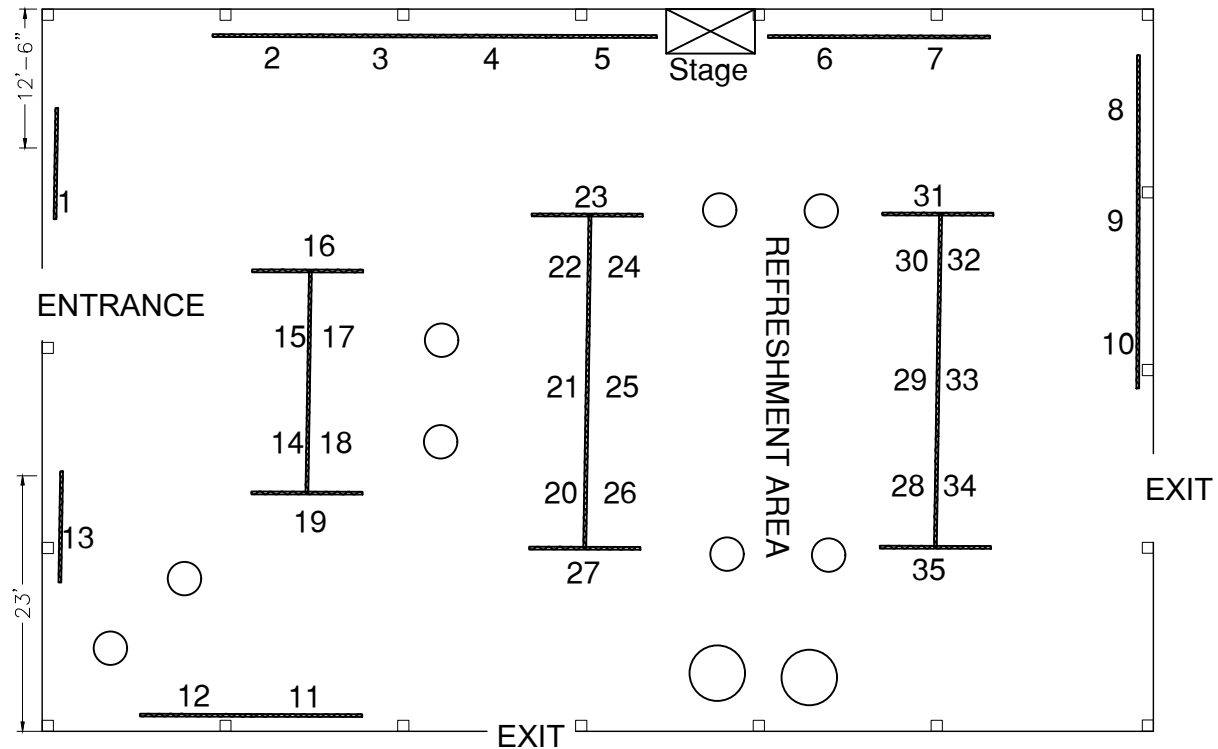

EEBA HIGH PERFORMANCE HOME SUMMIT October 16-18, 2018

BAHIA HOTEL
PAVILION - 65'x100'
SAN DIEGO, CA

SCALE